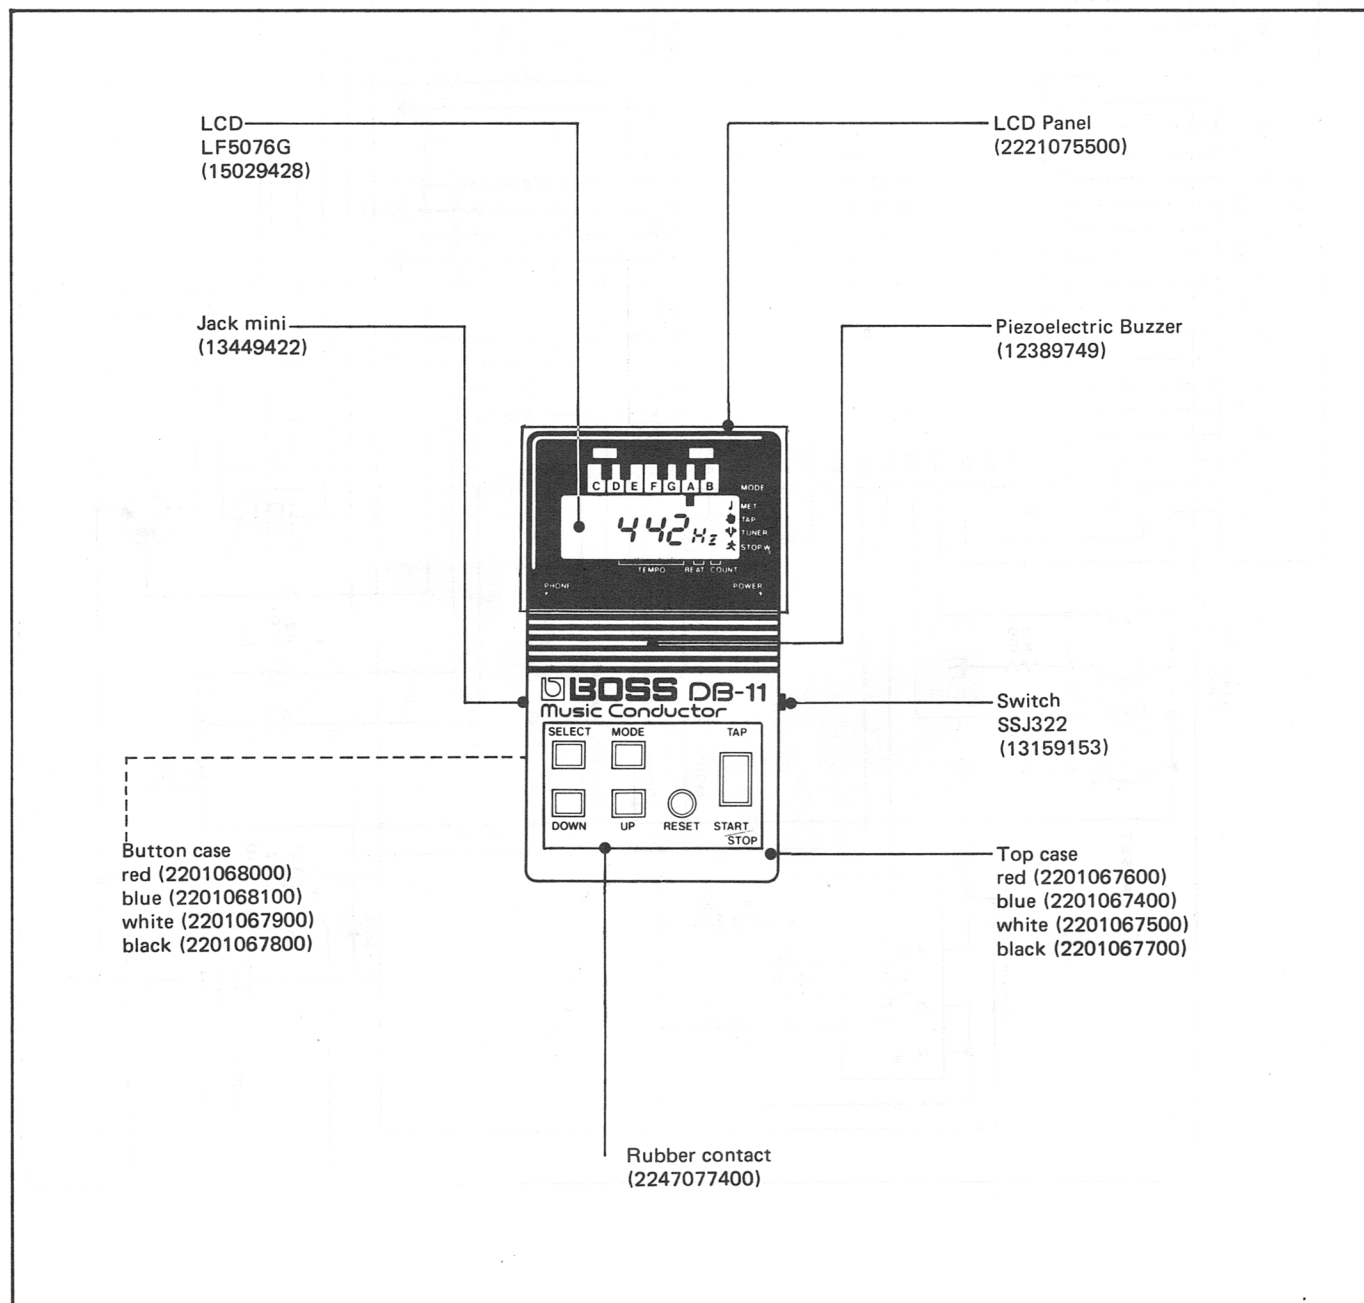

BOSS DB-11 SERVICE NOTES

First Edition

SPECIFICATIONS

Metronome Mode

Tempo : ♩ = 35 to 250
 Beat : 0, 1, 2, 3, 4, 5, 6
 Rhythm : ♩ ♪ ♫ ♬
 Accuracy : ± 0.1%

Tap Mode

Tempo : ♩ = 35 to 250 (with Hi/Low indication)
 Beat : 0, 1, 2, 3, 4, 5, 6

Tuner Mode

Chromatic Scale : C to B (12 notes, in semi tone steps)
 Concert Pitch : 438 to 445 Hz (8 pitches, in 1Hz steps)
 Accuracy : ± 1 cent (0.06%)

Stopwatch Mode

Maximum Timing Display: 00 minute 00 second 00 to
 59 minutes 59 seconds 99

Speaker : Piezo Electric Speaker

Power requirements : 6V DC

Battery Life Expectancy : 150 hours (In Metronome Mode with tempo set @100, continuous operation)

Dimensions : 49 (W) x 84 (D) x 18 (H)
 1-14/15" x 3-5/16" x 11/16"

Weight : 51 g/2 oz.

PARTS LIST

CASING ケース

2201067600	Top Case (red)	トップケース(赤)
2201068000	Bottom Case (red)	底ケース(赤)
2201067400	Top Case (blue)	トップケース(青)
2201068100	Bottom Case (blue)	底ケース(青)
2201067500	Top Case (white)	トップケース(白)
2201067900	Bottom Case (white)	底ケース(白)
2201067700	Top Case (black)	トップケース(黒)
2201067800	Bottom Case (black)	底ケース(黒)